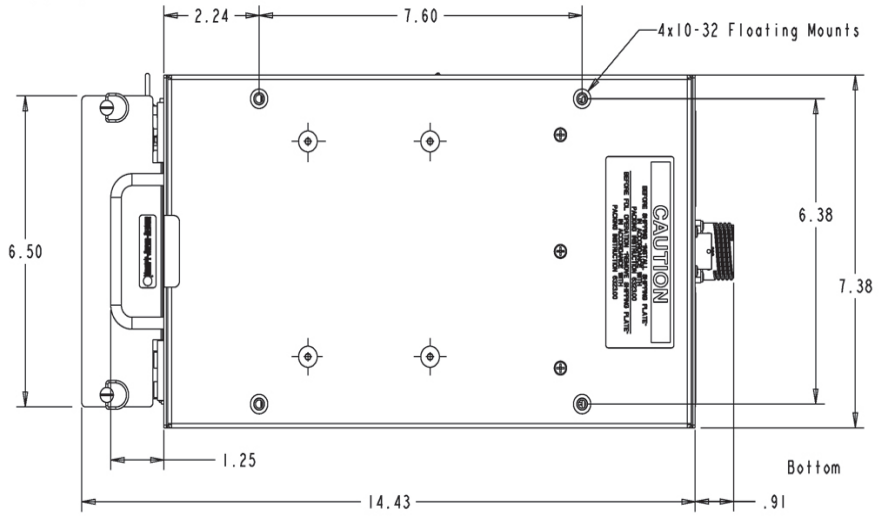

MOUNTAIN SECURE SYSTEMS RUGGED STORAGE PRODUCT SPECIFICATIONS

EVERETT SERIES DIMENSIONS

EVERETT DOCKING BAY

EVERETT DRIVE