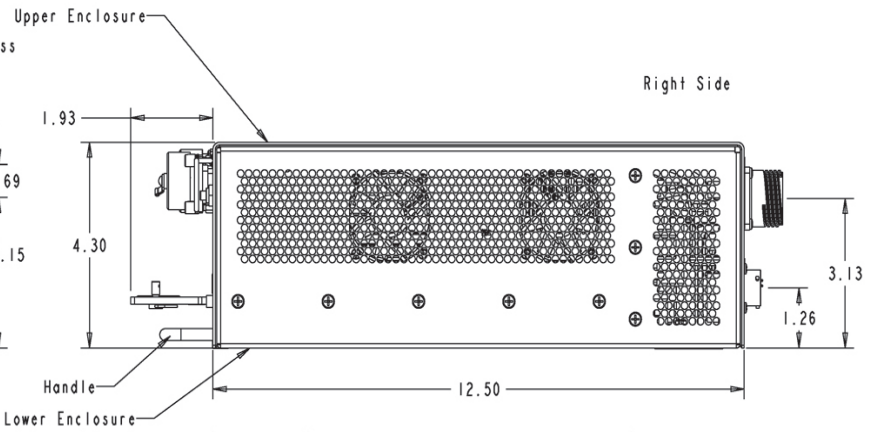

MOUNTAIN SECURE SYSTEMS RUGGED STORAGE PRODUCT SPECIFICATIONS

EVERETT SERIES DIMENSIONS

EVERETT DOCKING BAY

EVERETT DRIVE