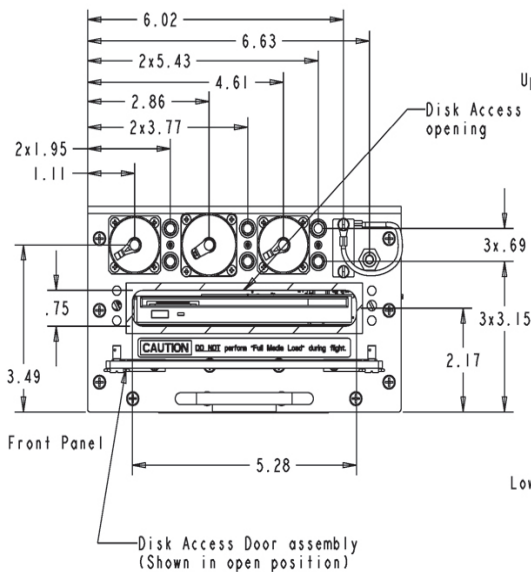

MOUNTAIN SECURE SYSTEMS RUGGED STORAGE PRODUCT SPECIFICATIONS

EVERETT SERIES DIMENSIONS

EVERETT DOCKING BAY

EVERETT DRIVE