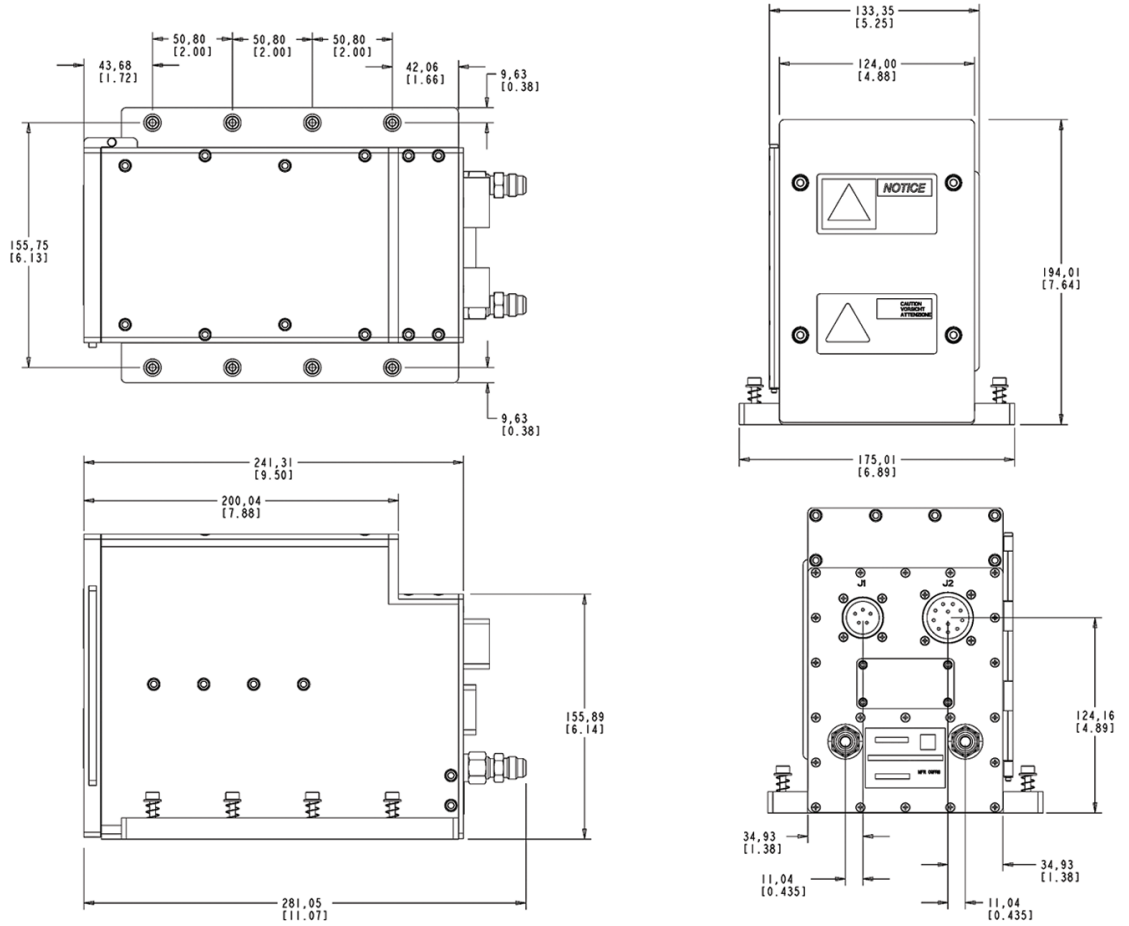

DOLOMITE SERIES DIMENSIONS

CHASSIS

SOLID STATE SERVER DRIVES