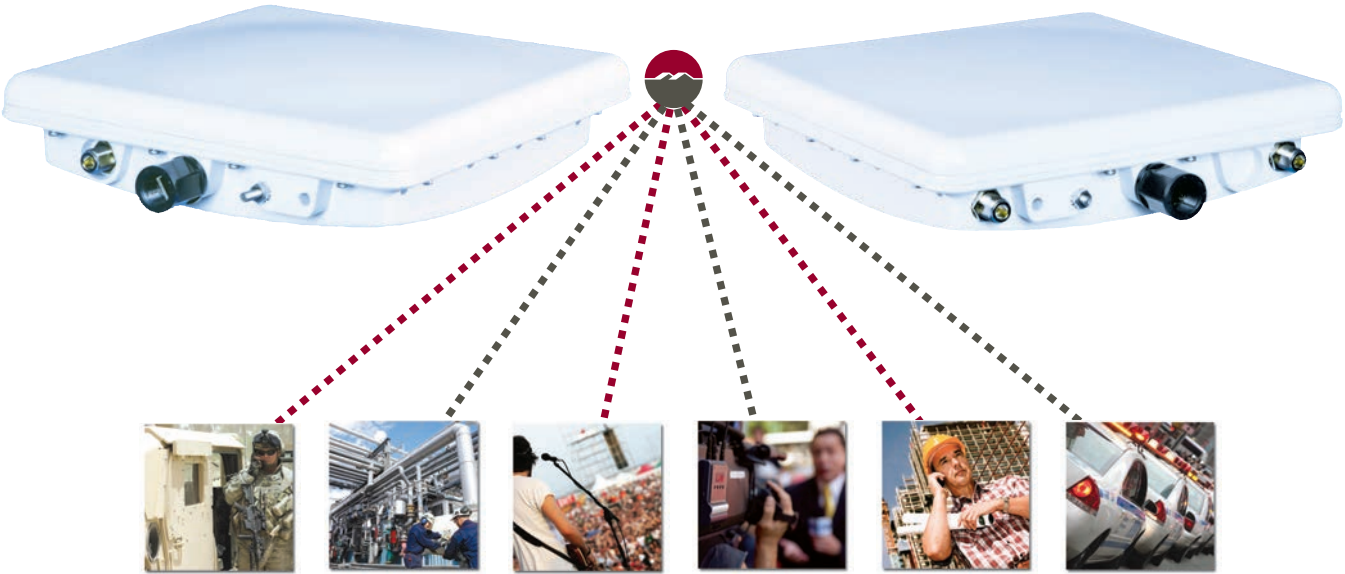

SUMMIT SR DUAL BRIDGE/ROUTER WIRELESS RADIO

Summit Single Router (SR) Dual Bridge/Router Outdoor Wireless Network products from **Mountain Secure Systems** (MSS) are designed to deliver the best cost-to-performance ratio in the wireless network industry for video, voice and data applications. **A single device is capable of point-to-point, point-to-multipoint or wireless mesh network configuration.** Our devices also include all configuration and network management software. No additional license fees or add-on controllers—a one cost solution!

Summit SR Dual Bridge/Router Outdoor Wireless Network products from MSS have two complete wireless devices installed in one enclosure and either device may be configured as a router or as a bridge. They may also be individually configured for point-to-point, point-to-multipoint, wireless mesh, or repeater operation. **The following configurations are available:**

Flexible

Every Summit radio can be configured as either a **bridge** or a **router** in any of the following network configurations:

- Access Point (AP)
- Client
- Point-to-point
- Point-to-multipoint
- Wireless Mesh