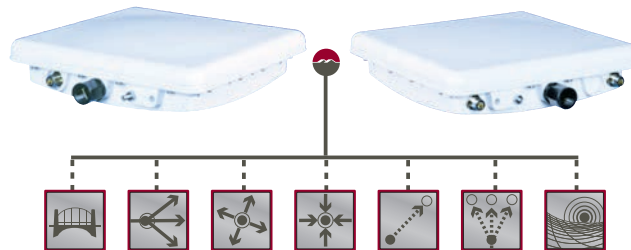

Summit SR Dual Bridge/Router Outdoor Wireless Network products from MSS have two complete wireless devices installed in one enclosure and either device may be configured as a router or as a bridge. They may also be individually configured for point-to-point, point-to-multipoint, wireless mesh, or repeater operation. **The following configurations are available:**

MSS PART#	UNIT DESCRIPTION AND OPERATING FREQUENCY
MSS-54001	Summit SR Dual Wireless Bridge/Router certified for 2.4GHz band operation on both devices
MSS-54002	Summit SR Dual Wireless Bridge/Router Certified for 4.9 GHz Public Safety Band (PSB) operation on both devices
MSS-54003	Summit SR Dual Wireless Bridge/Router Certified for 5.8 GHz band operation on both devices
MSS-54004	Summit SR Dual Wireless Bridge/Router Certified for 4.9 GHz PSB or 5.8 GHz band operation on both devices
MSS-54005	Summit SR Dual MIMO Wireless Bridge/Router Certified for 2.4GHz or 5.8 GHz band operation on the both devices
MSS-54006	Summit SR Dual Wireless Bridge/Router Certified for 2.4 GHz or 4.9 GHz PSB band operation on both devices
MSS-54007	Summit SR Dual Wireless Bridge/Router Certified for 2.4 GHz band operation on the first device and 5.8 GHz band operation on the second device
MSS-54008	Summit SR Dual Wireless Bridge/Router Certified for 4.9 GHz PSB operation on the first device and 5.8 GHz band operation on the second device
MSS-54009	Summit SR Dual Wireless Bridge/Router Certified for 2.4 GHz band operation on the first device and 4.9 GHz PSB or 5.8 GHz band operation on the second device

Flexible

Every Summit radio can be configured as either a **bridge** or a **router** in any of the following network configurations:

- Access Point (AP)
- Client
- Point-to-point
- Point-to-multipoint
- Wireless Mesh